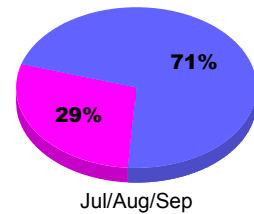

Membership Results
2010-2011

Membership
2009-2010

Month	Net Memb Goal	Actual New Memb	Actual Dropped Memb	Gain/Loss of Memb	Gain/Loss of Memb
Jul/Aug/Sep	63	66	-79	-13	35
Totals	63	66	-79	-13	35

Membership Results 2010-2011

Goal, New, Dropped, Gain/Loss

Comparison of Membership Gain/Loss

Current Year Compared to the Previous Year

Gender Comparison 2010-2011

Male Female