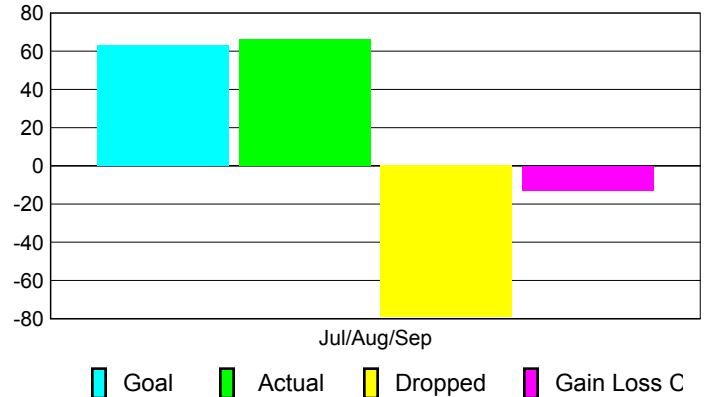

Membership Results 2010-2011

Goal, New, Dropped, Gain/Loss